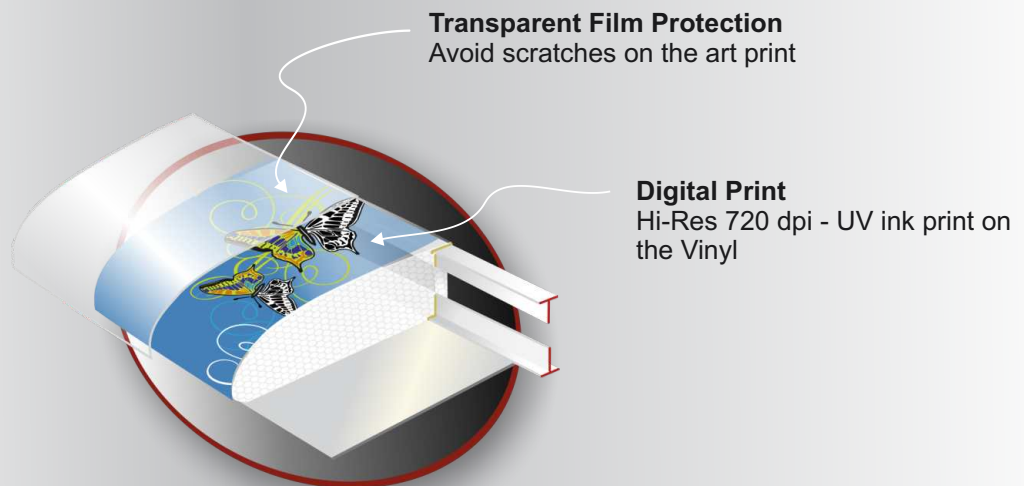

Hawaiian
Flowers
Green

Hawaiian
Flowers
Orange

Hawaiian
Flowers
Blue

Hawaiian
Flowers
Red

ESPAÑOL
SUNSET
MAIN PLANT

www.sunset-bs.com
Telf. +51 1 445 0206

ENGLISH
LIQUID SHREDDER
US DISTRIBUTOR

www.softsurfboards.com
Telf. +1 843 532 2200